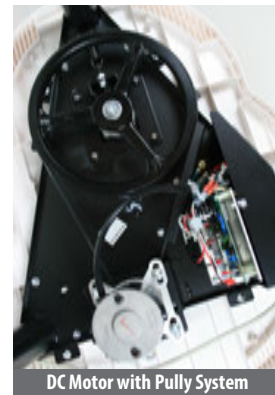

**Wheel Weight**

51 lbs

**Wheel Dimensions**

22" x 28" x 21"

**Centering**

25 lbs

## SHIMPO VL-LITE

This DC motor driven wheel is *LIGHT* enough to carry for demos and push out of the way in the studio when not in use but sturdy enough and strong enough for your throwing needs.

### Features

- › 25 lbs centering
- › 12" wheel-head
- › 0-250 rpm
- › Portable
- › Smooth and steady foot pedal control
- › Automatic belt tensioning system
- › Unique brushes in the motor make this wheel extremely quiet
- › 5 year warranty